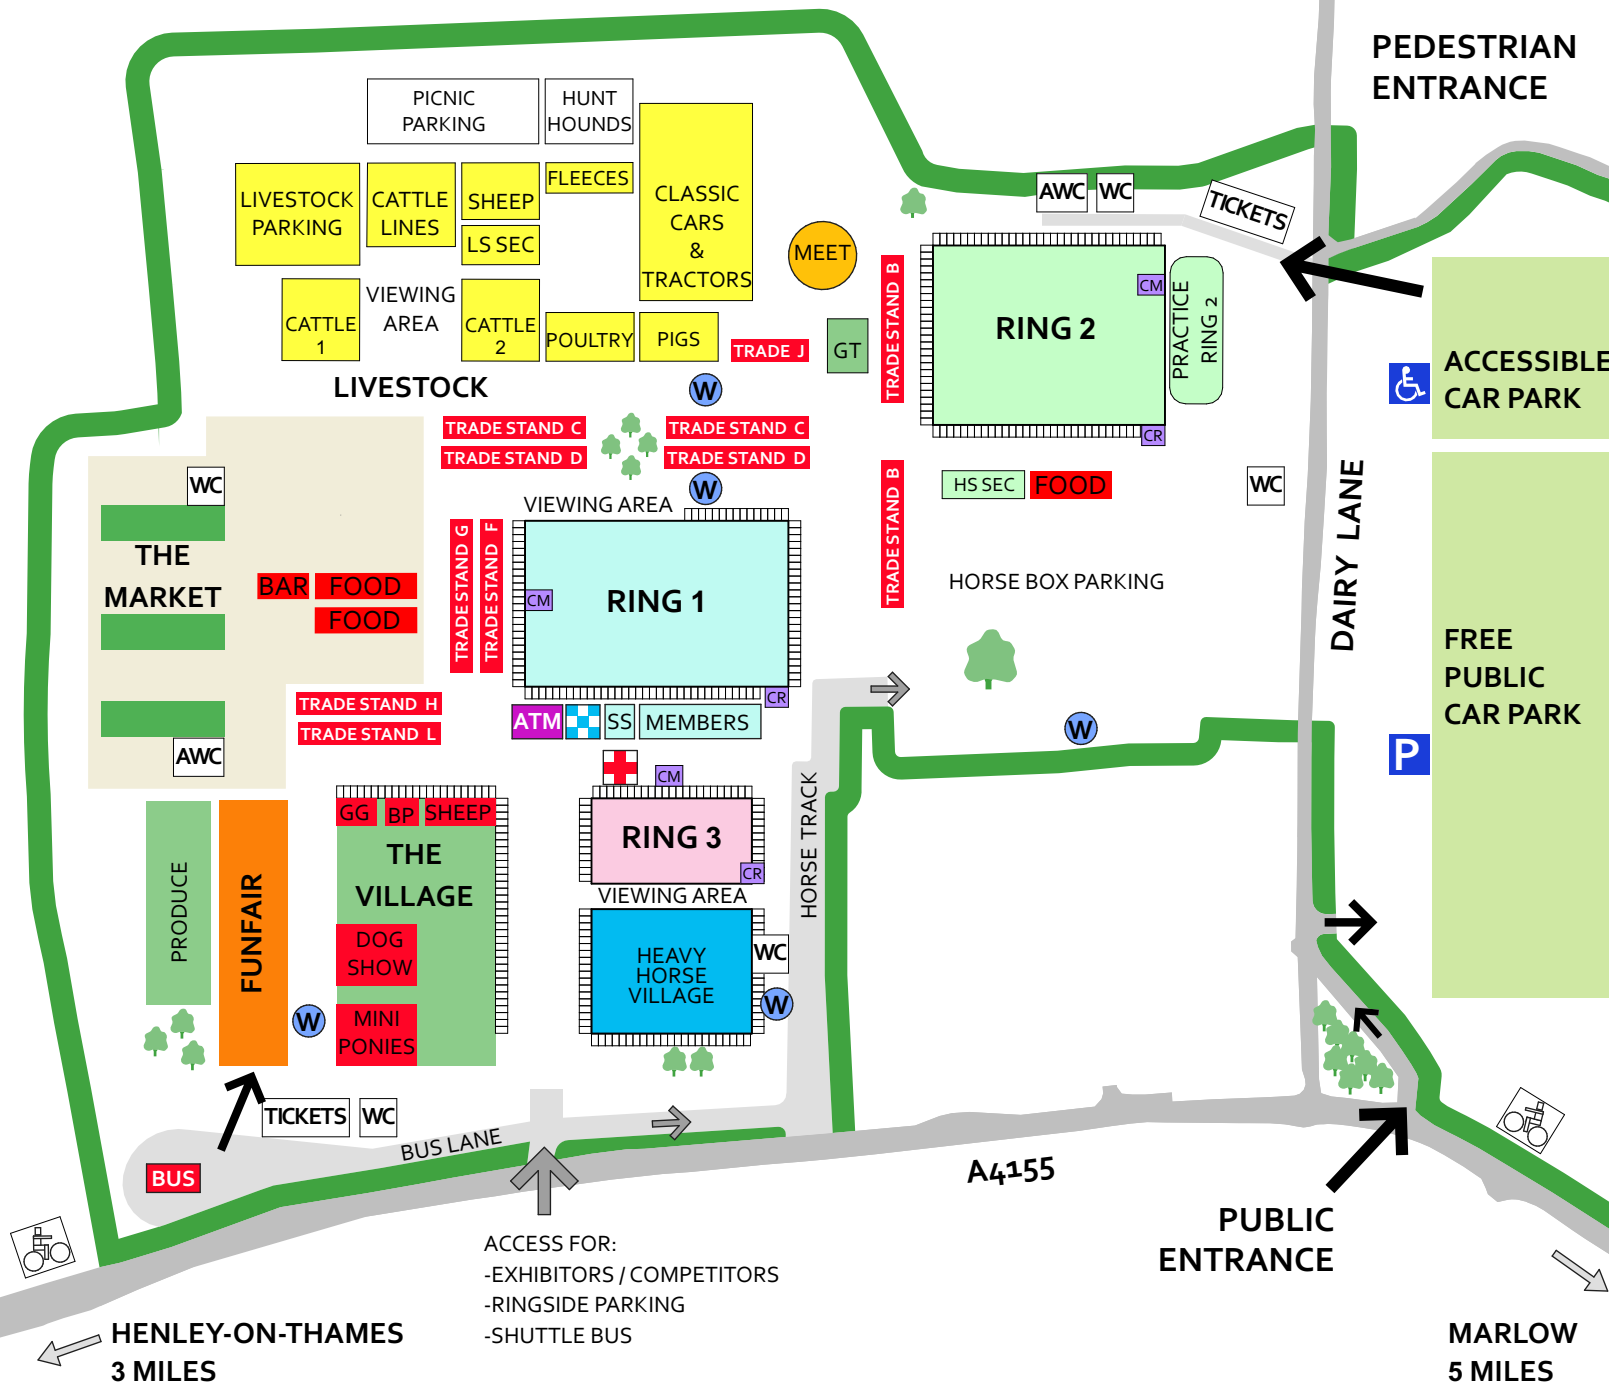

Henley Farm and Country Show

- | | | |
|-------------|----------------------|----------------|
| BP | Birds of Prey | The Village |
| BUS | Buses | Bus Stop |
| DOG | Dog Show | The Village |
| FA | First Aid | Ring 1 |
| FF | FunFair | The Village |
| GG | Gamegoer Gundogs | The Village |
| GT | Giant Tortoises | GT |
| LS | Livestock Secretary | LS SEC |
| MP | Meeting Point | Meet |
| MPON | Mini Ponies | The Village |
| PP | Picnic Parking | Picnic Parking |
| POL | Police | Ring 1 |
| SS | Sheep Show | The Village |
| SA | Shopping Area | The Market |
| SS | Show Secretary | SS |
| WC | Toilets | WC |
| AWC | Toilets (Accessible) | AWC |
| W | Water | W |

ACCESS FOR:
 -EXHIBITORS / COMPETITORS
 -RINGSIDE PARKING
 -SHUTTLE BUS

HENLEY-ON-THAMES
3 MILES

MARLOW
5 MILES

DAIRY LANE, HAMBLEDEN, HENLEY-ON-THAMES, RG9 3AS

Map sponsored by
HIVES ARCHITECTS
 SINCE 1934
 RIBA Chartered Architects
 www.hivesarchitects.co.uk 0118 9587331